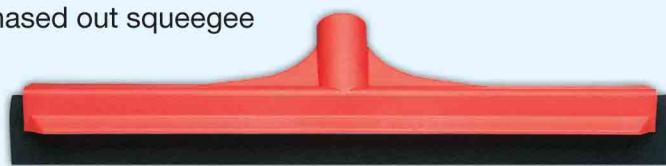

With the launch of the new Classic squeegee, a new replacement cassette with optimised functionality will also be introduced. This means that two versions of replacement cassettes will be available in the Vikan hygiene system® assortment:

1 Replacement cassettes for the phased out squeegees:
7080, 7082, 7084, 7086, 054025, 055025, 056025
and 057025.

2 Replacement cassettes with **finger grip** for the new Classic squeegees:
7751, 7752, 7753, 7754, 7755, 7761, 7762, 7763,
7764 and 7765.

Please see below to differentiate between the phased out squeegee and the new Classic squeegee as well as the replacement cassettes for both.

1 Phased out squeegee

1 Replacement cassette for the phased out squeegee.

Replacement cassettes for the phased out squeegees are still available.