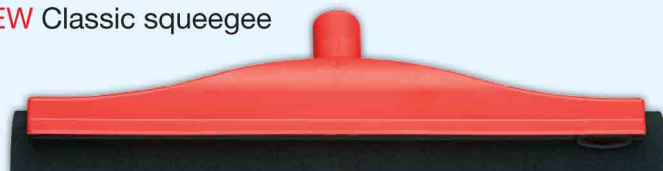

Please see below to differentiate between the phased out squeegee and the new Classic squeegee as well as the replacement cassettes for both.

1 Phased out squeegee

1 Replacement cassette for the phased out squeegee.

Replacement cassettes for the phased out squeegees are still available.

2 **NEW** Classic squeegee

2 Replacement cassette for the **NEW** Classic squeegee.
Please note the **finger grip**

Please note that the replacement cassettes for the phased out squeegee do not fit the new Classic squeegee and vice versa.